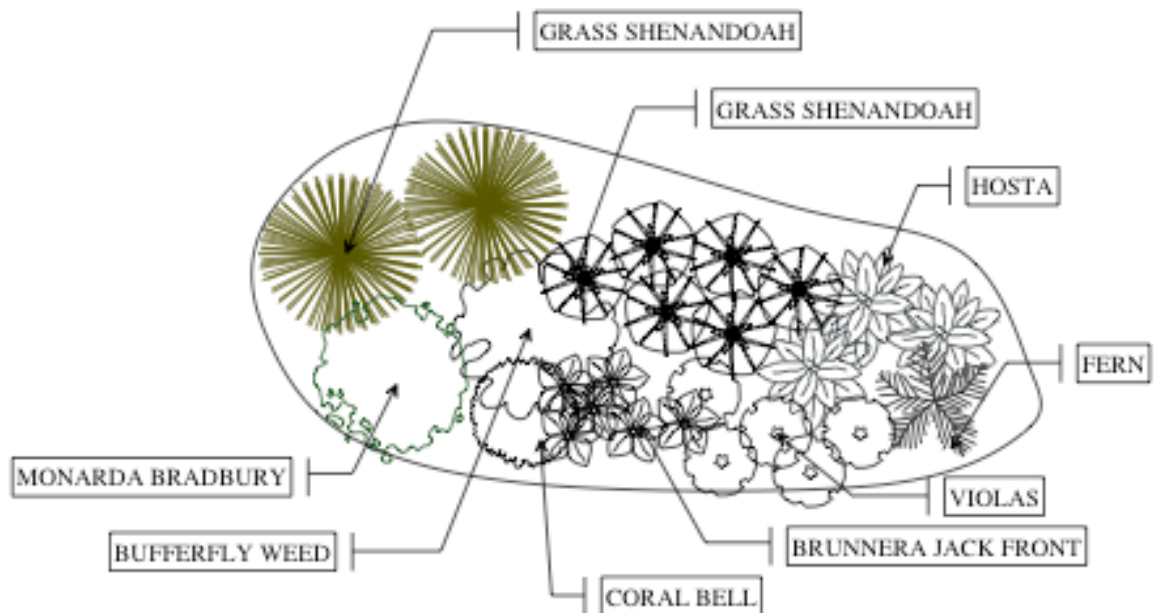

---

# Perennial Garden Design

## Woodland Wonder

### Woodland Wonder 6' x 12'

- (2) Grass Featherreed Shenandoah **ESu-Fall**
- (1) Asclepias tuberosa (Butterfly Weed) **ESu-Fall**
- (6) Astilbe (colors of your choice) **LSp-MSu**
- (1) Brunnera Jack Frost **MSp-Fall**
- (3) Hosta (of your choice) **LSp-Fall**
- (2) Ferns (of your choice) **MSp-Fall**
- (5) Violas (colors of your choice) **MSp-Fall**
- (1) Monarda Bradbury **MSu-Fall**
- (1) Heuchera (color of your choice) **ESp-Fall**