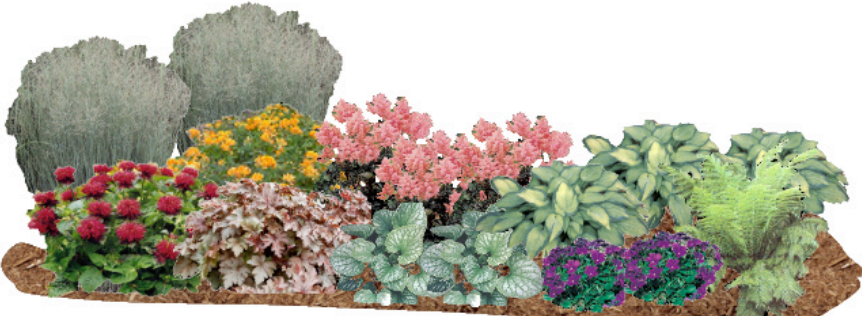

# Perennial Garden Design

### Woodland Wonder 6' x 12'

- (2) Grass Featherreed Shenandoah **ESu-Fall**
- (1) Asclepias tuberosa (Butterfly Weed) **ESu-Fall**
- (6) Astilbe (colors of your choice) **LSp-MSu**
- (1) Brunnera Jack Frost **MSp-Fall**
- (3) Hosta (of your choice) **LSp-Fall**
- (2) Ferns (of your choice) **MSp-Fall**
- (5) Violas (colors of your choice) **MSp-Fall**
- (1) Monarda Bradbury **MSu-Fall**
- (1) Heuchera (color of your choice) **ESp-Fall**