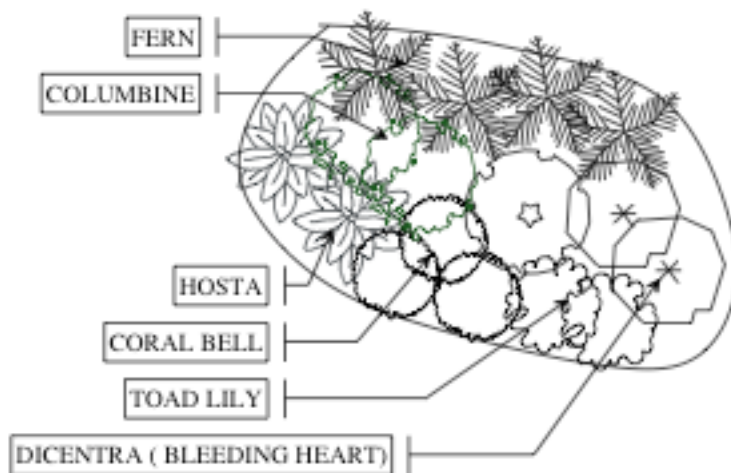

Perennial Garden Design

Tranquil Space

Tranquil Space 8' x 6'

- (4) Ferns -- 2 large, 2 small (of your choice) **LSp-Fall**
- (2) Tricyrtis (Toad Lily) **LSu-Fall**
- (2) Hosta small **MSu-Fall**
- (2) Dicentra (Old Fashioned) **MSp-MSu**
- (3) Heuchera (colors are of your choice) **ESp-Fall**
- (2) Helleborus (colors of your choice) **ESp-ESu**
- (2) Columbine (colors of your choice) **ESp-ESu**