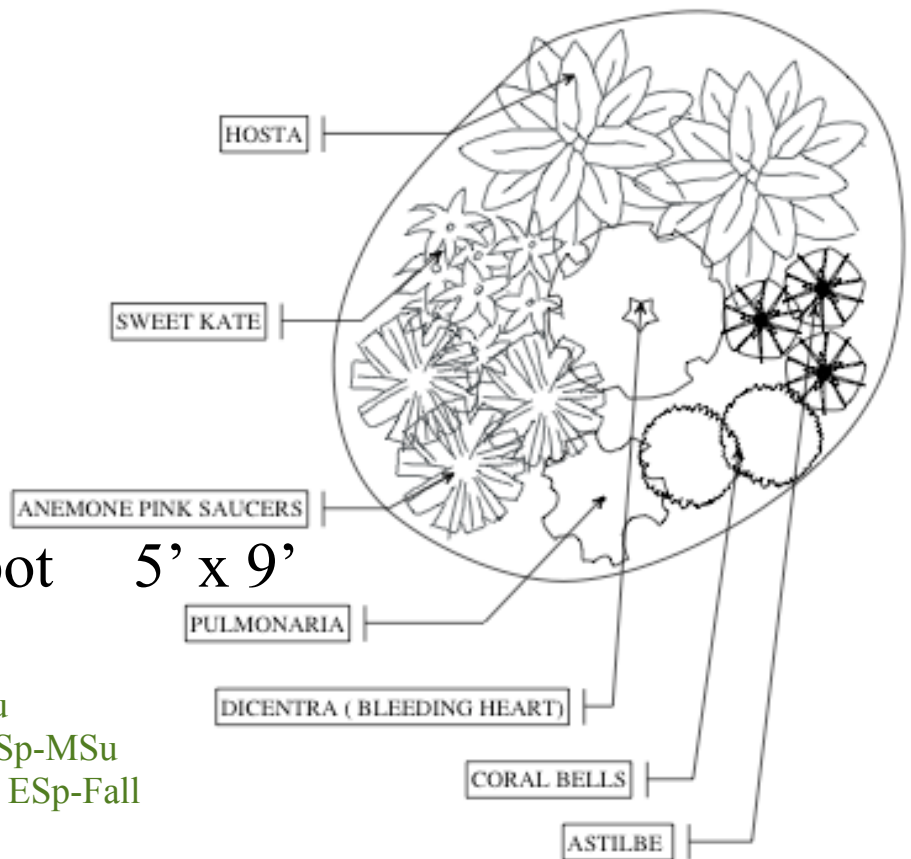

Perennial Garden Design

Sensational Shade Spot

Sensational Shade Spot 5' x 9'

- (2) Hosta (Large Blue) MSu-Fall
- (3) Anemone Pink Saucers LSp-MSu
- (3) Astilbe (colors of your choice) LSp-MSu
- (2) Heuchera (colors of your choice) ESu-Fall
- (1) Dicentra MSp-MSu
- (1) Pulmonaria High Contrast MSp-ESu
- (1) Tradescantia Sweet Kate LSu-Fall