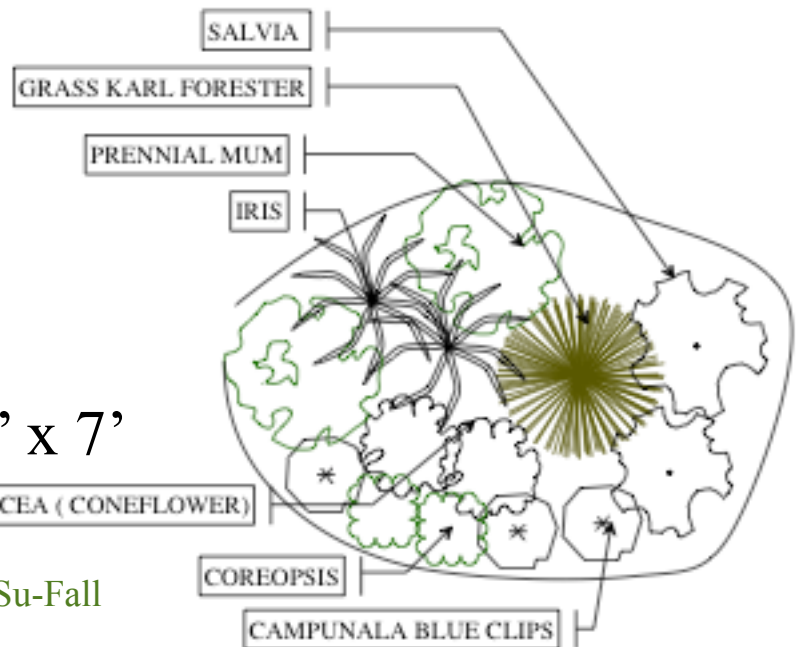

Perennial Garden Design

Marvelous Mailbox

Marvelous Mailbox 5' x 7'

- (1) Grass Feather Reed MSp-Fall
- (2) Echinacea (color of your choice) MSu-Fall
- (2) Salvia May Night MSu-Fall
- (3) Campunula Blue Clips MSp-MSu
- (2) Coreopsis (color of your choice) ESu-Fall
- (1) Iris MSp-ESu
- (2) Mums SP & Fall