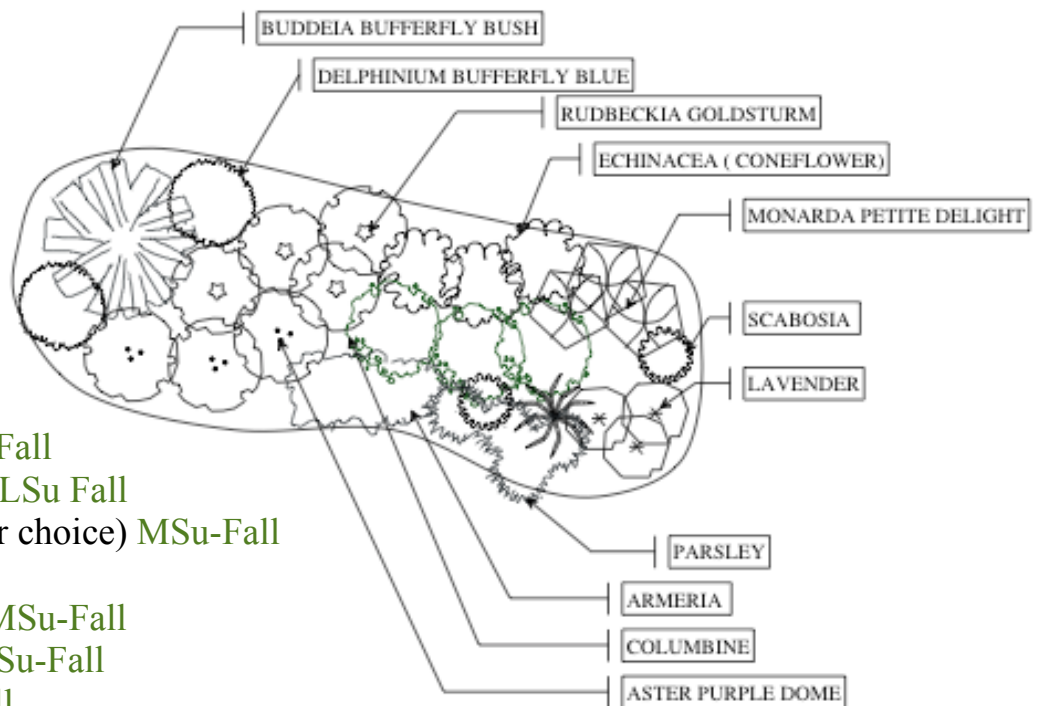

Perennial Garden Design

Flutterbies Galore

Flutterbies Galore 5' x 22'

- (3) Aster Purple Dome **LSu-Fall**
- (1) Buddleia Butterfly Bush **LSu Fall**
- (3) Echinacea (colors of your choice) **MSu-Fall**
- (4) Liatris Kobold **ESu-LSu**
- (3) Monarda Petite Delight **MSu-Fall**
- (4) Rudbeckia Goldsturm **MSu-Fall**
- (2) Sedum Brilliant **MSu-Fall**
- (2) Scabosia **LSp-MSu**
- (2) Blue fescue grass **MSp-Fall**
- (5) Parsley (plant in every year serves as food for butterfly larvae)
- (3) Lavender **ESu-Fall**
- (5) Alyssum **MSp-MSu**
- (3) Columbine (colors of your choice) **MSp-ESu**
- (2) Armeria Maritima Splendens **MSp-MSu**
- (2) Delphinium Butterfly Blue **MSp-MSu**