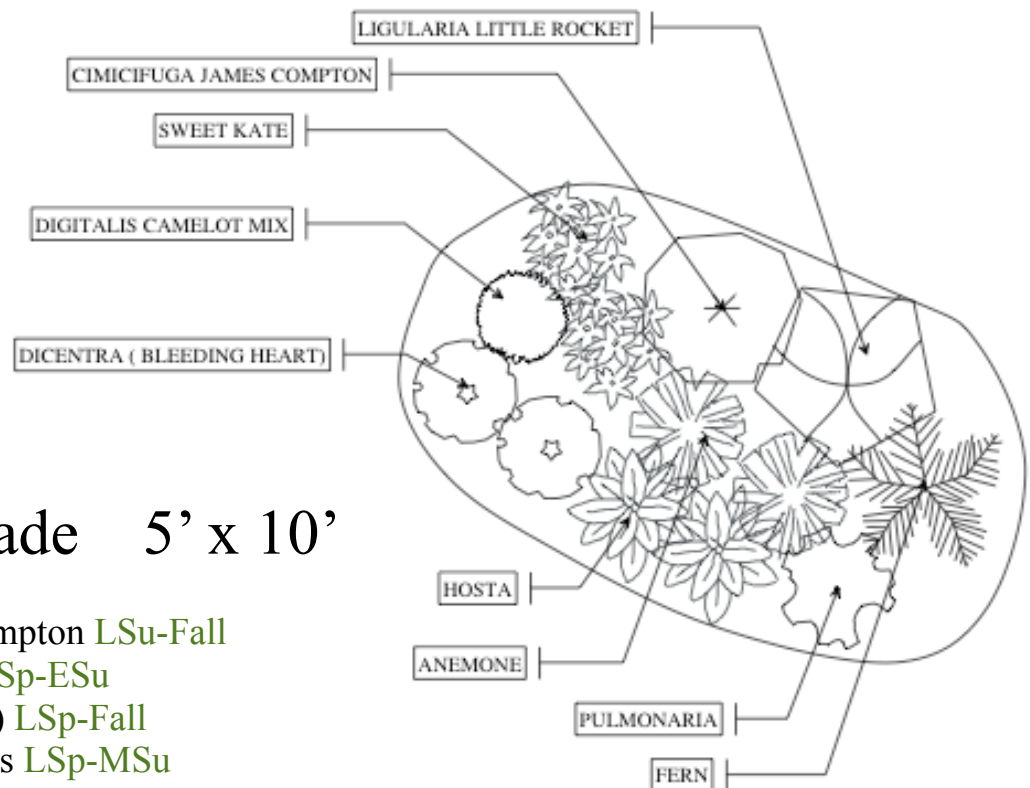

# Perennial Garden Design

## Enchanting Shade

### Enchanting Shade 5' x 10'

- (1) Cimicifuga James Compton **LSu-Fall**
- (2) Dicentra Luxuriant **MSp-ESu**
- (2) Hosta (of your choice) **LSp-Fall**
- (1) Anemone Pink Saucers **LSp-MSu**
- (1) Ligularia Little Rocket **MSu-Fall**
- (1) Polemonium Touch of Class **LSp-MSu**
- (1) Digitalis Camelot Mix **MSu**
- (1) Fern Japanese Painted **MSp-Fall**
- (2) Tradescantia Sweet Kate **ESu-LSu**